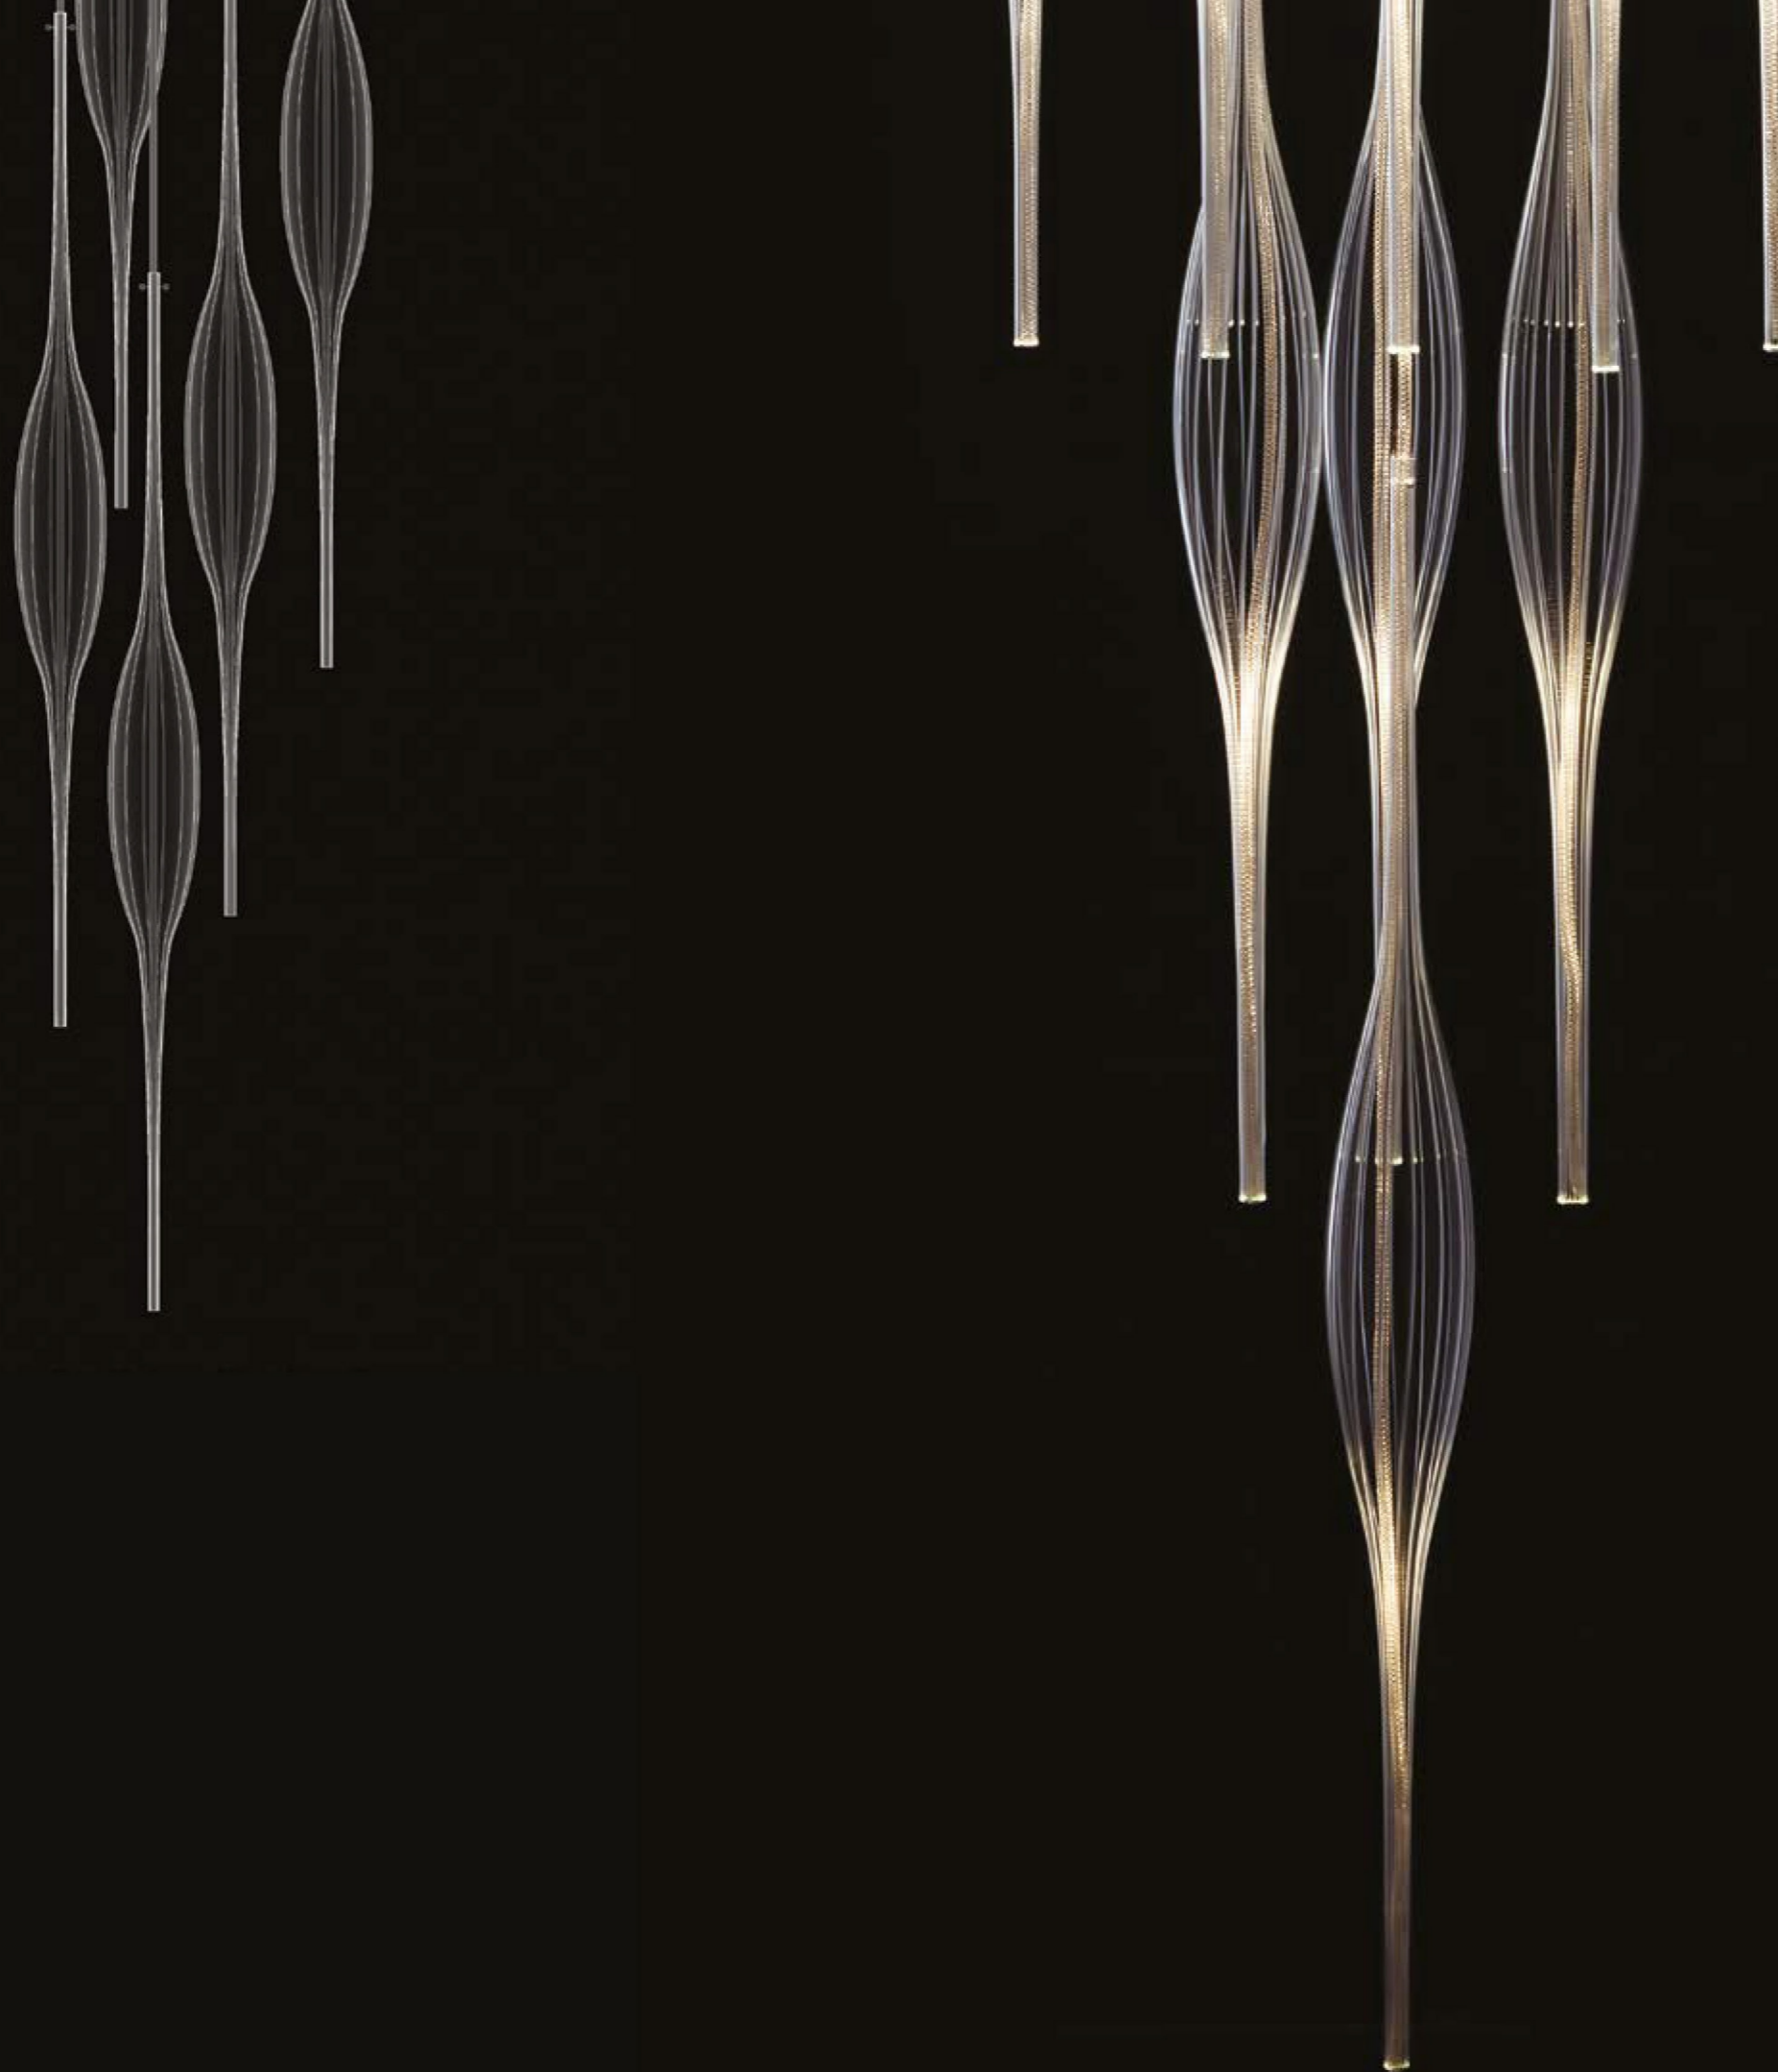

HYDRA

BETA

CLEAR OR FROSTED HAND-BLOWN RULED GLASS PENDANT.

One size only: h. 85 - \varnothing 7,5 cm.

Additional inner light can be used with this model (see page 139).